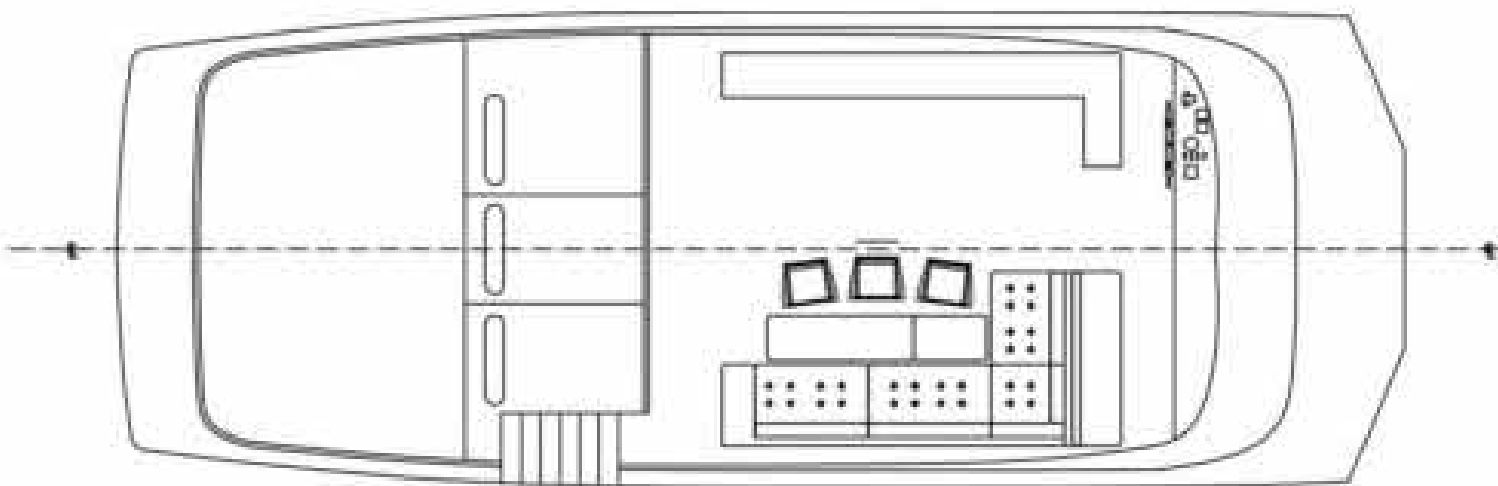

Motor Sailor

114 ft

12 Guests

6 Cabins

EXTERIOR

EXTERIOR

FLY BRIDGE

LIVING ROOM

KING SUITE

AFT MASTER CABIN

SUITE CABINS

SUITE CABINS

DINNER

EXTERIOR

SUITE CABINS

TECHNICAL LAYOUT

Built / Refit

2017 / 2022

Length

34,6 mt

Beam

7,9 mt

Draft

2,3 mt