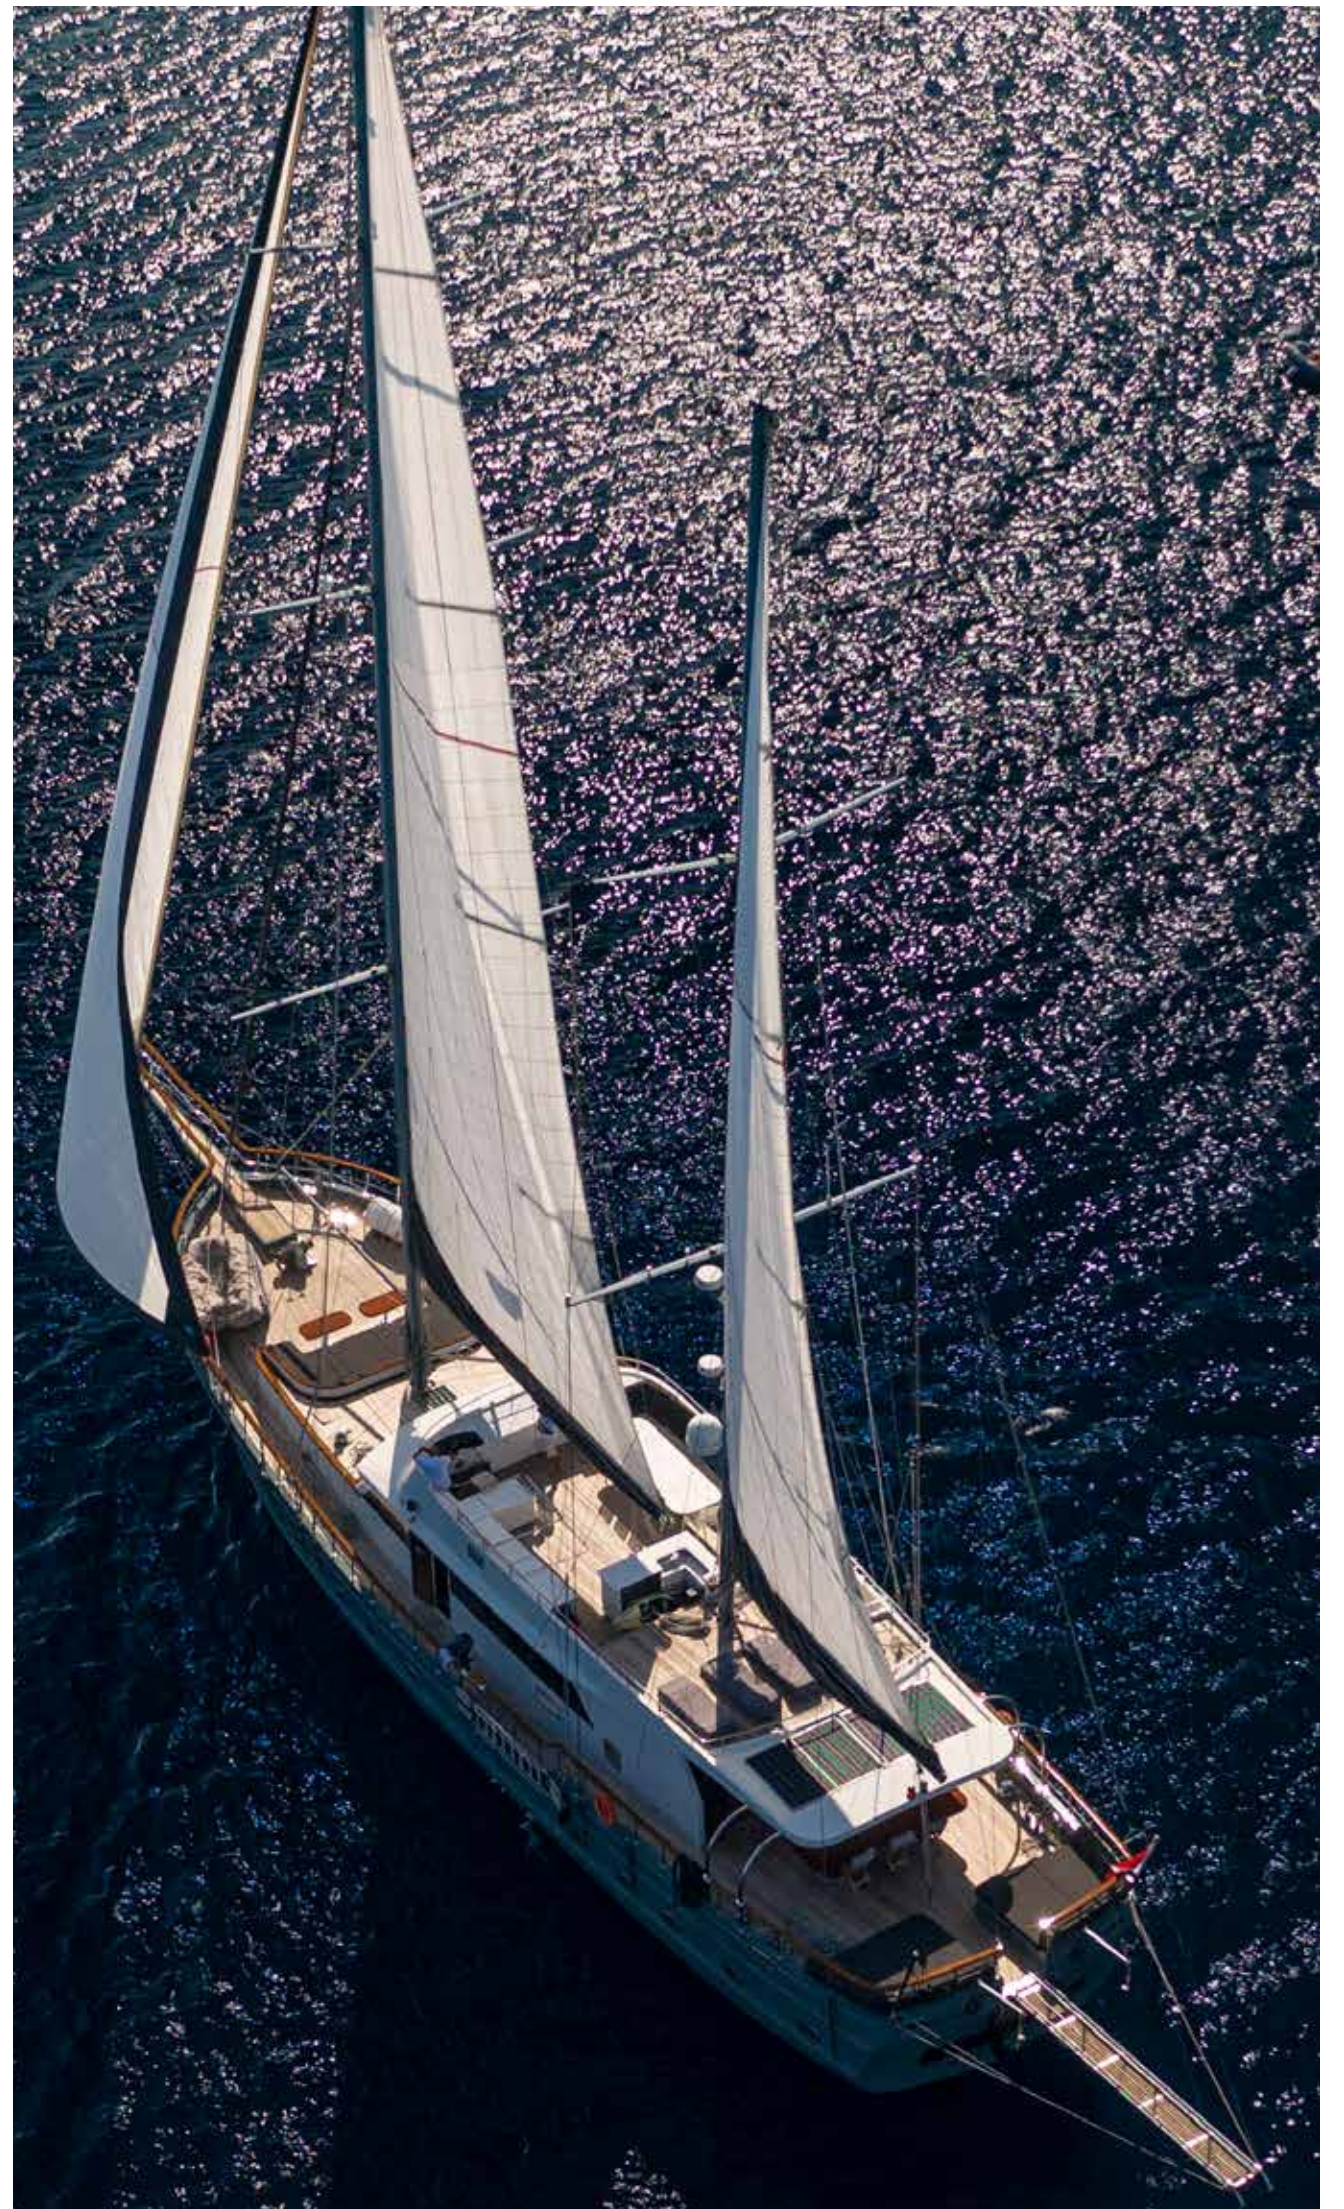

Motor Sailor

114 ft

12 Guests

6 Cabins

EXTERIOR

EXTERIOR

FLY BRIDGE

LIVING ROOM

Built / Refit

2017 / 2022

Length

34,6 mt

Beam

7,9 mt

Draft

2,3 mt