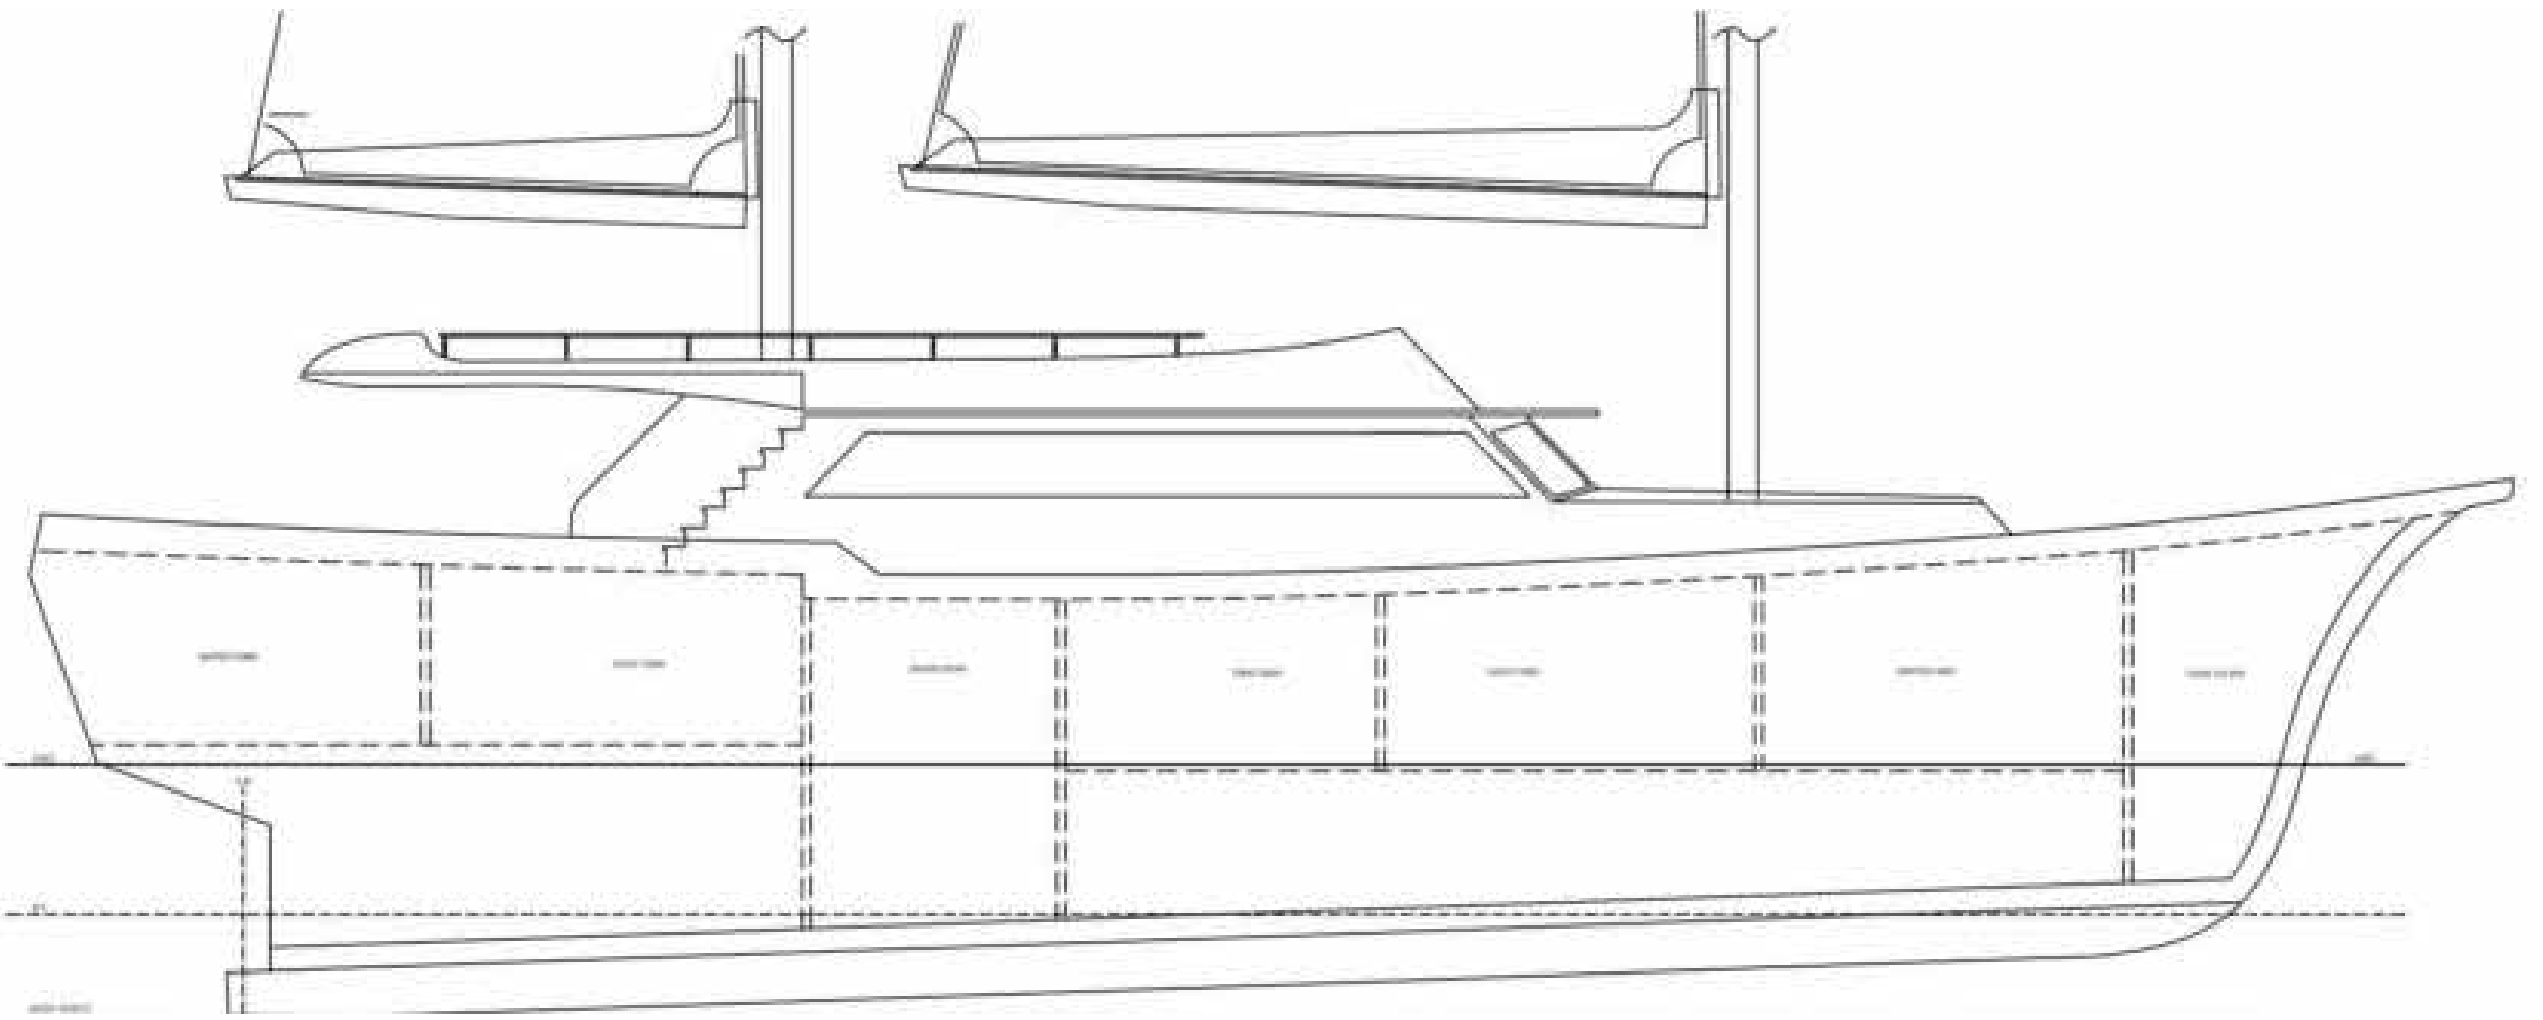

Motor Sailor

114 ft

12 Guests

6 Cabins

EXTERIOR

EXTERIOR

FLY BRIDGE

LIVING ROOM

KING SUITE

AFT MASTER CABIN

SUITE CABINS

SUITE CABINS

DINNER

EXTERIOR

SUITE CABINS

TECHNICAL LAYOUT

Built / Refit

2017 / 2022

Length

34,6 mt

Beam

7,9 mt

Draft

2,3 mt