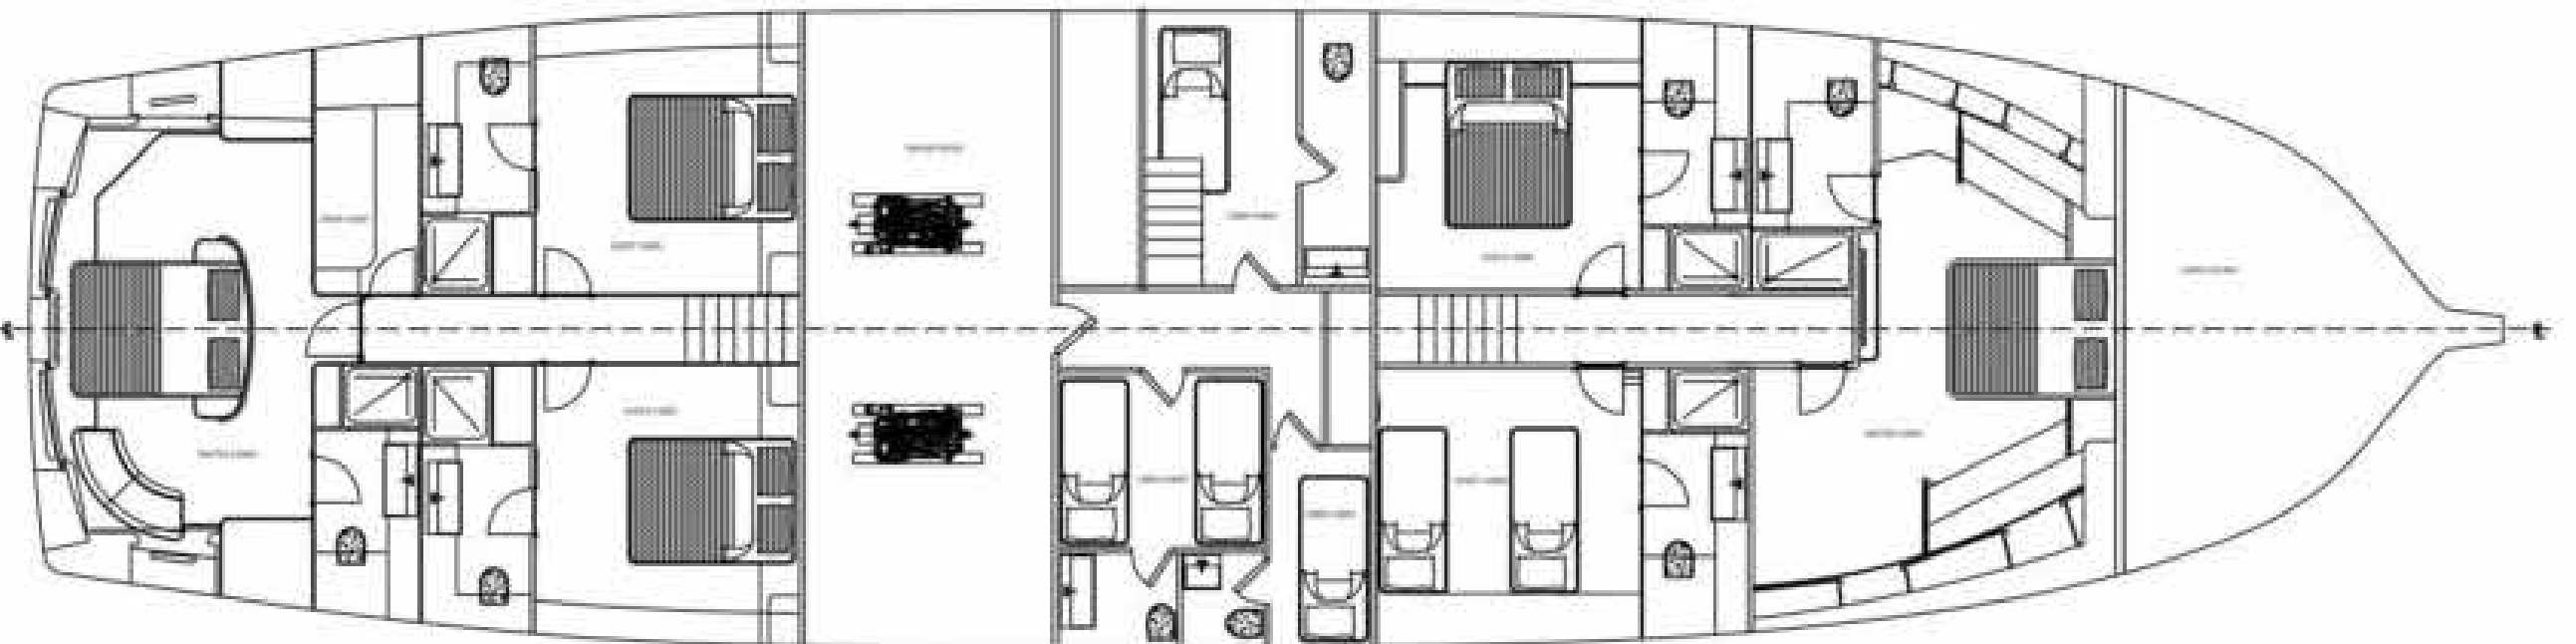

Motor Sailor

114 ft

12 Guests

6 Cabins

EXTERIOR

EXTERIOR

FLY BRIDGE

LIVING ROOM

KING SUITE

AFT MASTER CABIN

SUITE CABINS

SUITE CABINS

DINNER

EXTERIOR

SUITE CABINS

TECHNICAL LAYOUT

Built / Refit

2017 / 2022

Length

34,6 mt

Beam

7,9 mt

Draft

2,3 mt