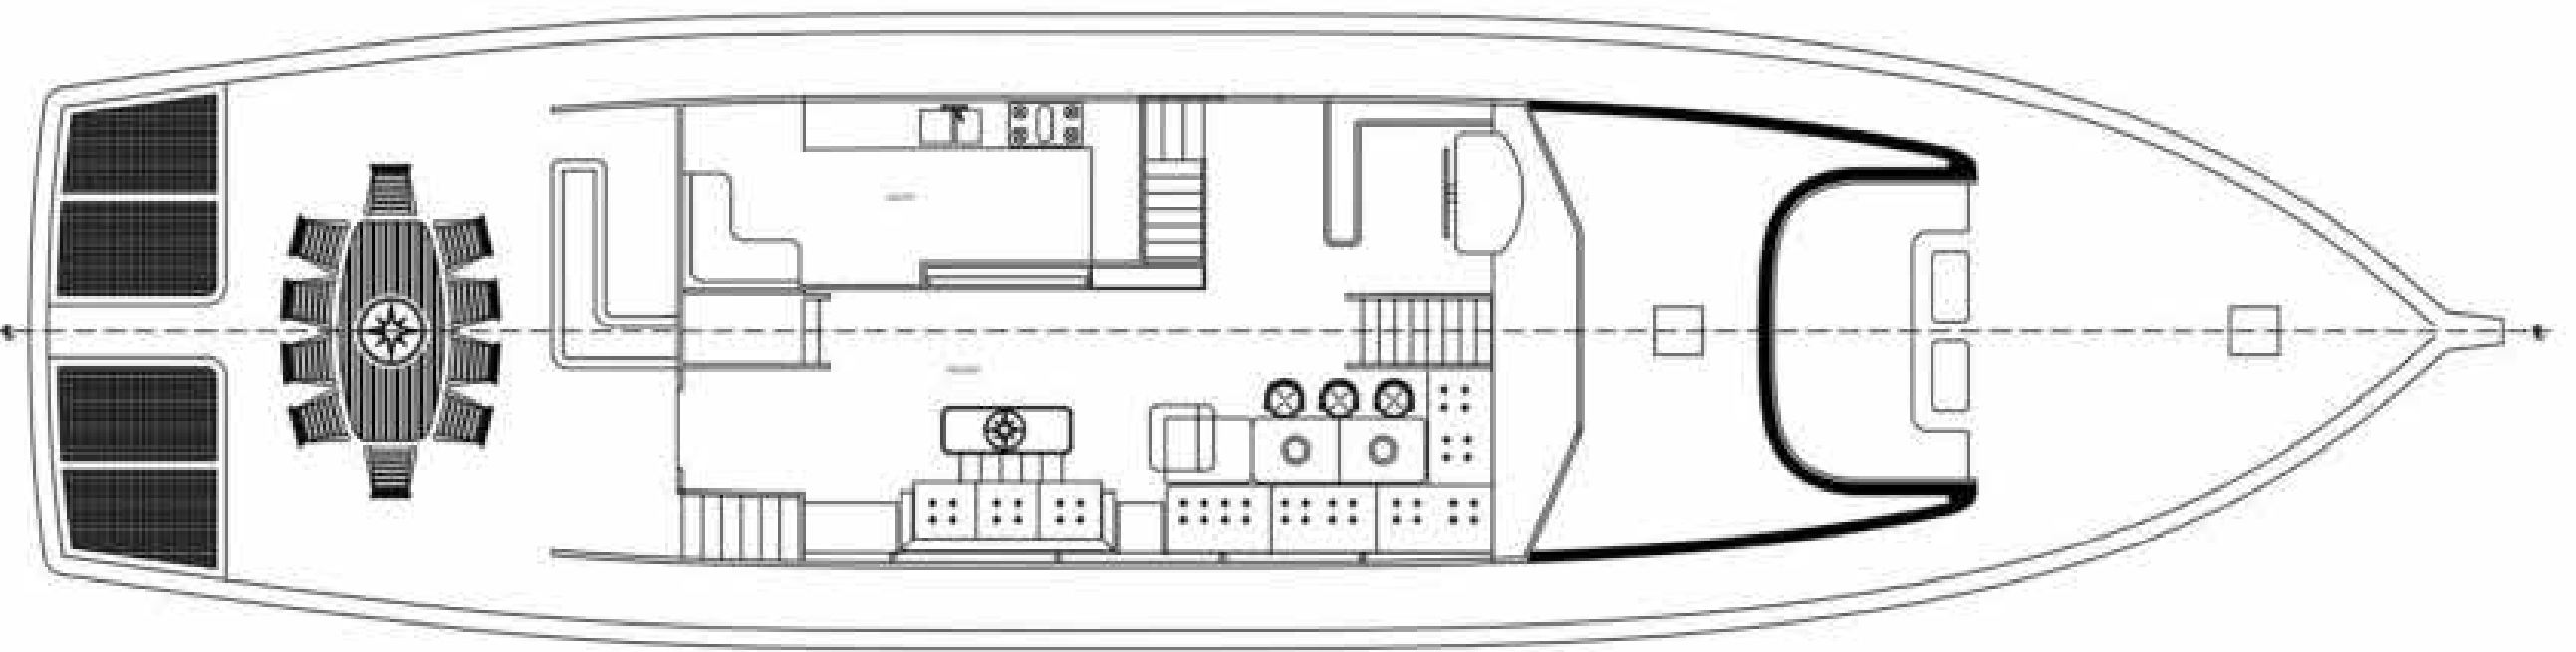

Motor Sailor

114 ft

12 Guests

6 Cabins

EXTERIOR

EXTERIOR

FLY BRIDGE

LIVING ROOM

KING SUITE

AFT MASTER CABIN

SUITE CABINS

SUITE CABINS

DINNER

EXTERIOR

SUITE CABINS

TECHNICAL LAYOUT

Built / Refit

2017 / 2022

Length

34,6 mt

Beam

7,9 mt

Draft

2,3 mt